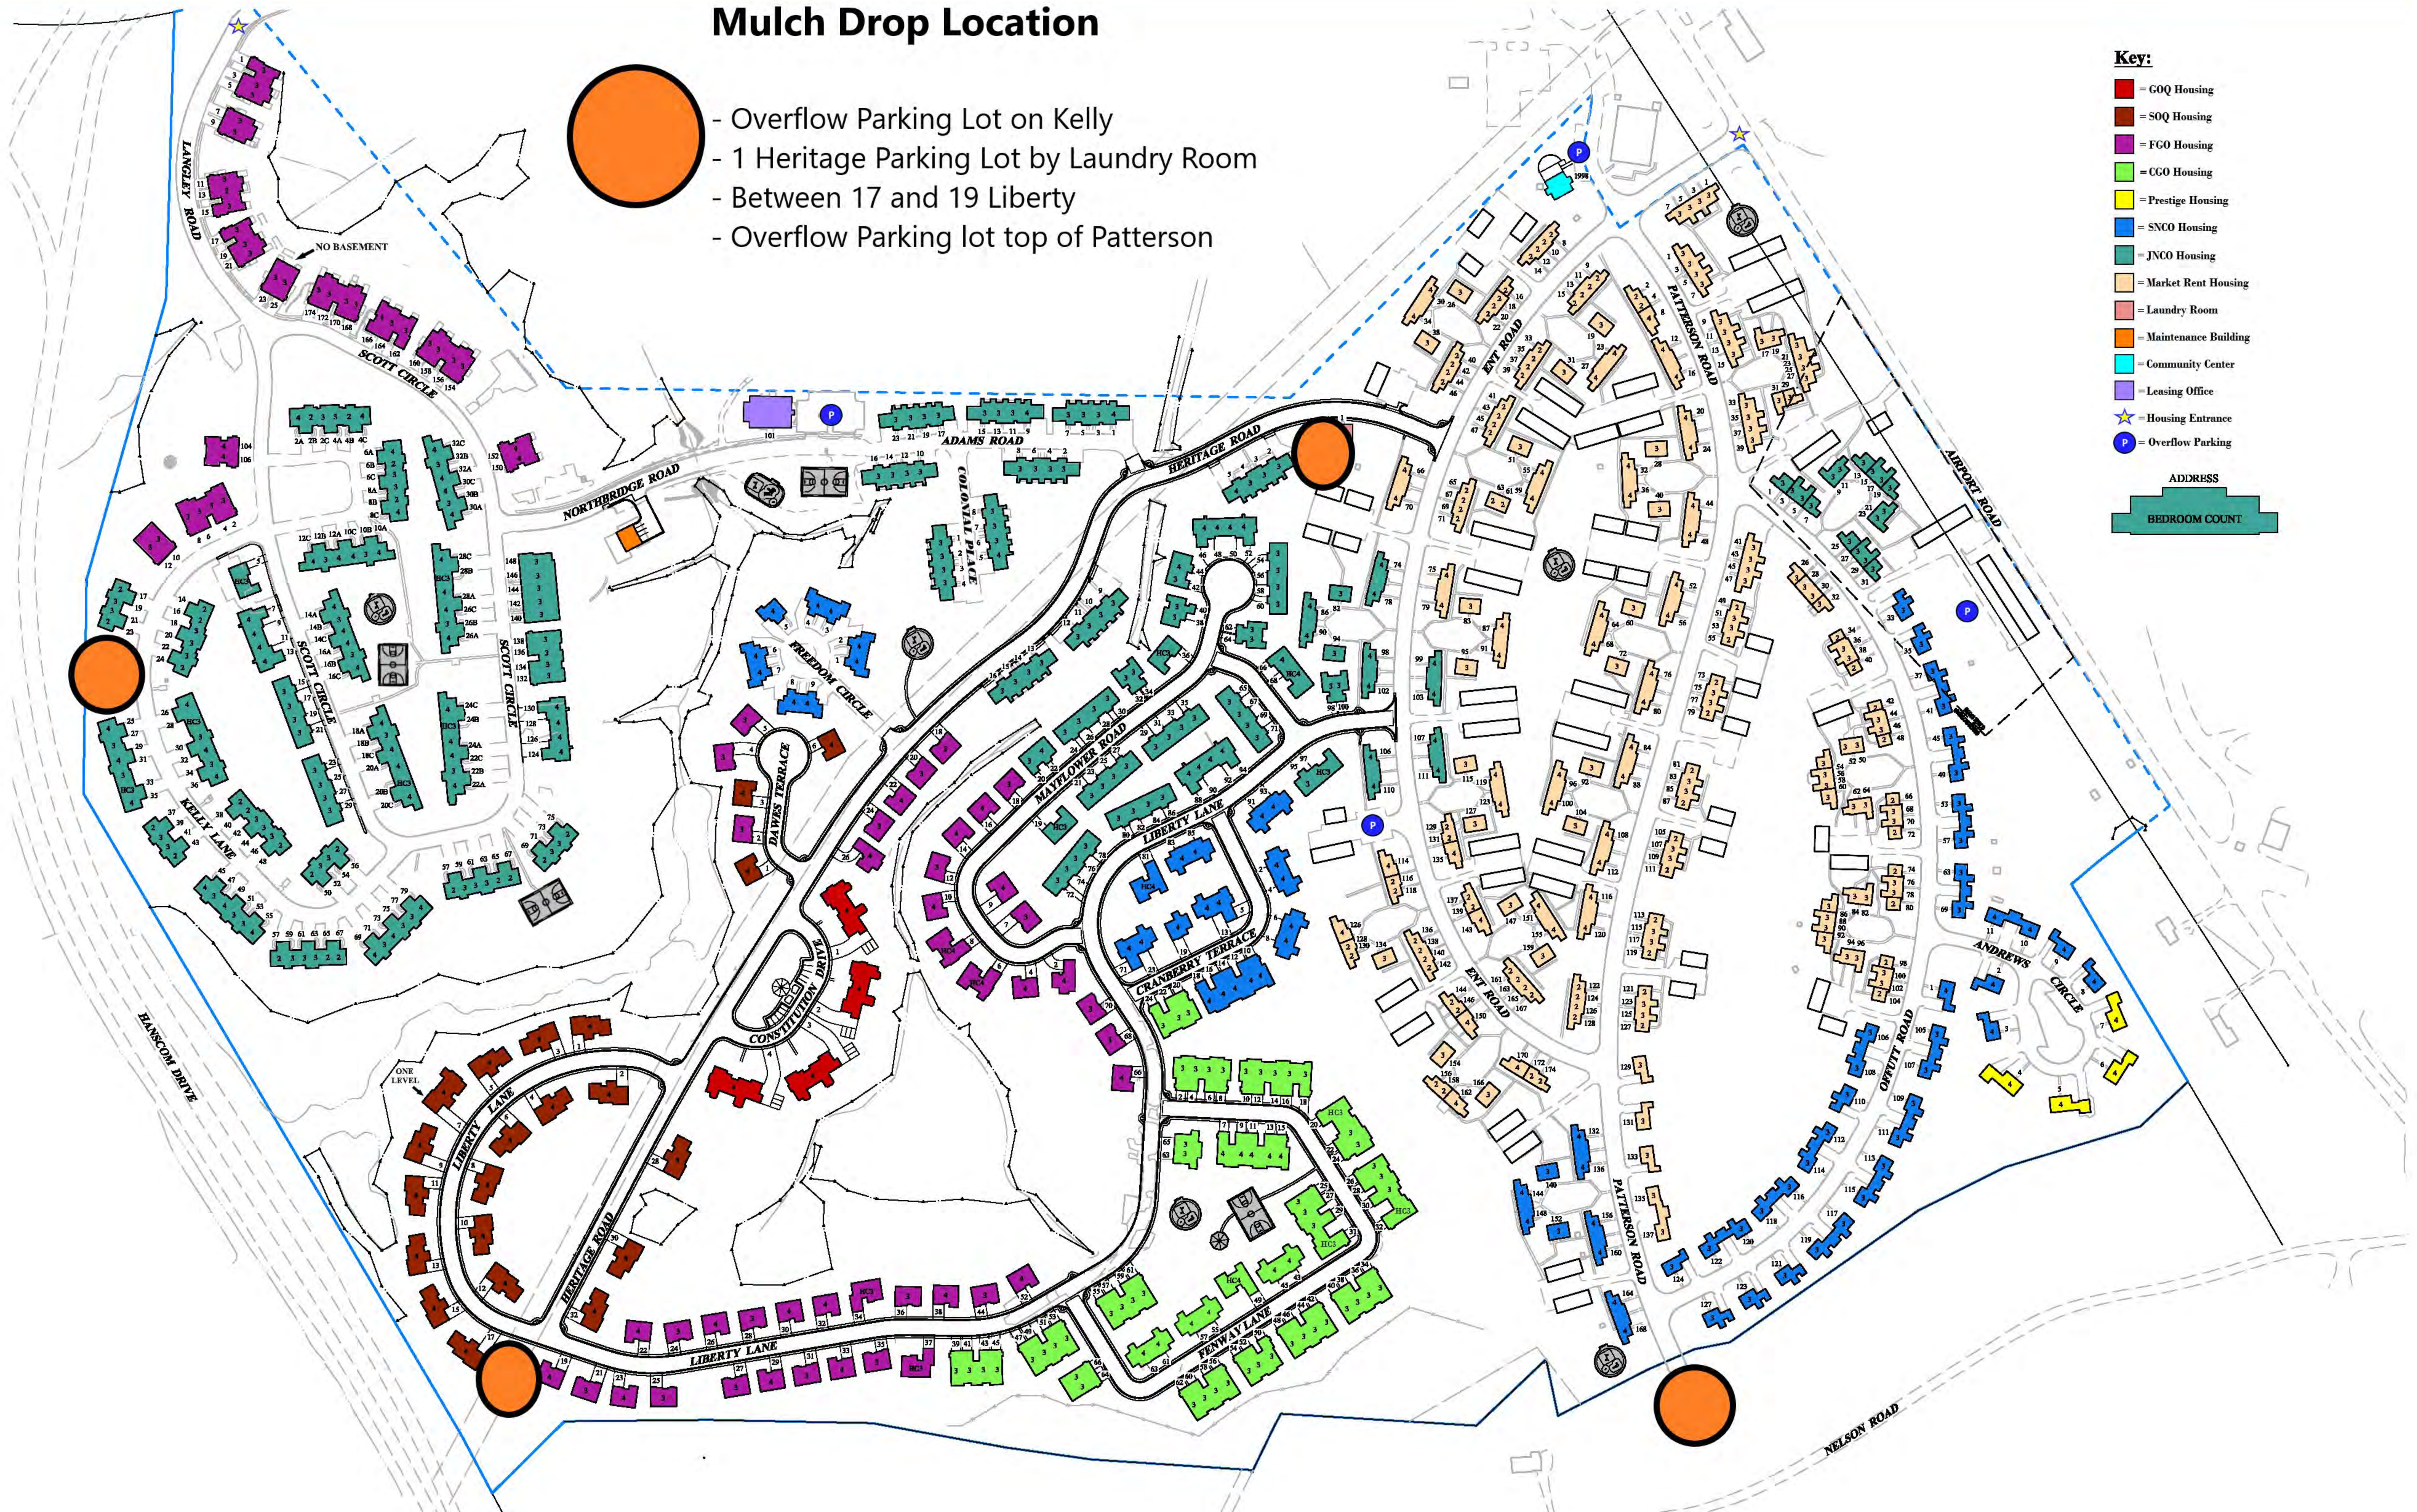

Mulch Drop Location

-  - Overflow Parking Lot on Kelly
-  - 1 Heritage Parking Lot by Laundry Room
-  - Between 17 and 19 Liberty
-  - Overflow Parking lot top of Patterson

Key:

-  = COQ Housing
-  = SOQ Housing
-  = FGO Housing
-  = CGO Housing
-  = Prestige Housing
-  = SNCO Housing
-  = JNCO Housing
-  = Market Rent Housing
-  = Laundry Room
-  = Maintenance Building
-  = Community Center
-  = Leasing Office
-  = Housing Entrance
-  = Overflow Parking

ADDRESS

BEDROOM COUNT